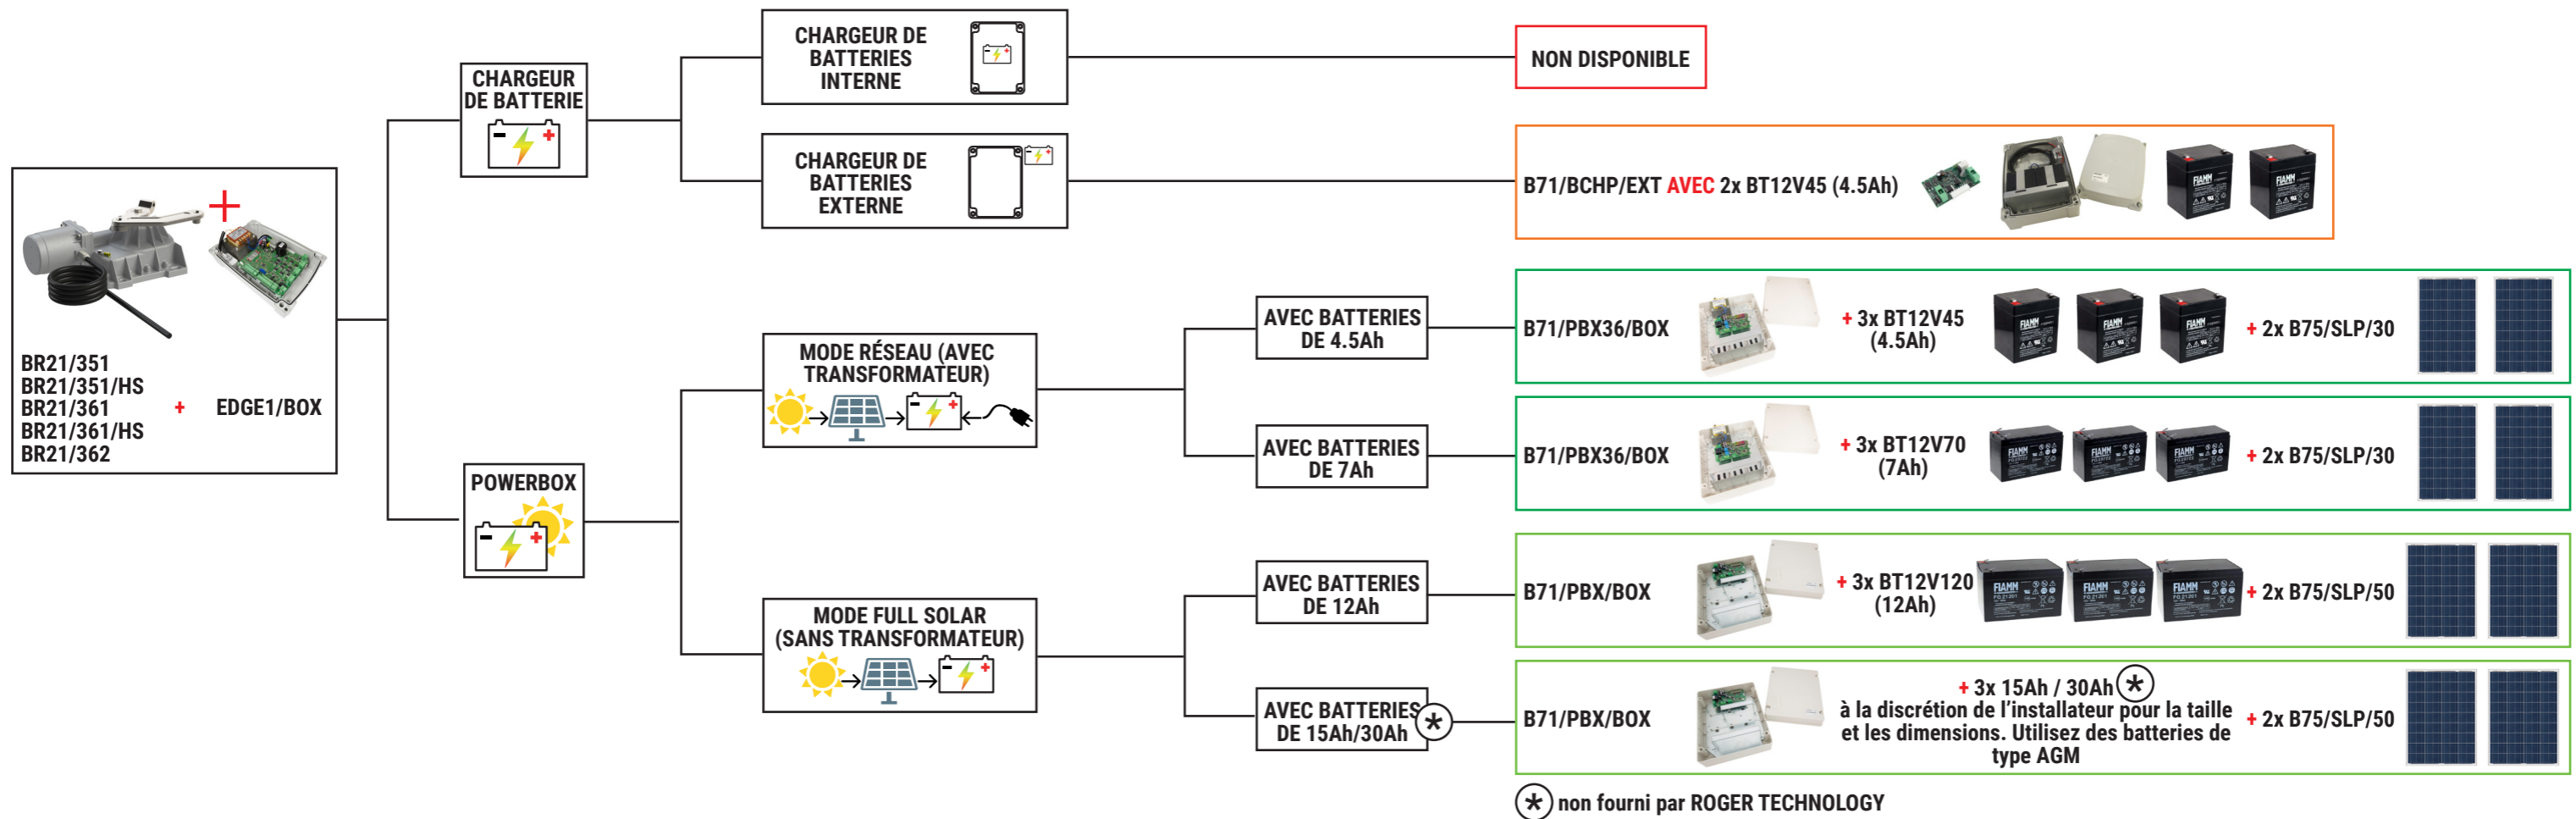

BR21 - BRUSHLESS - 36V DC