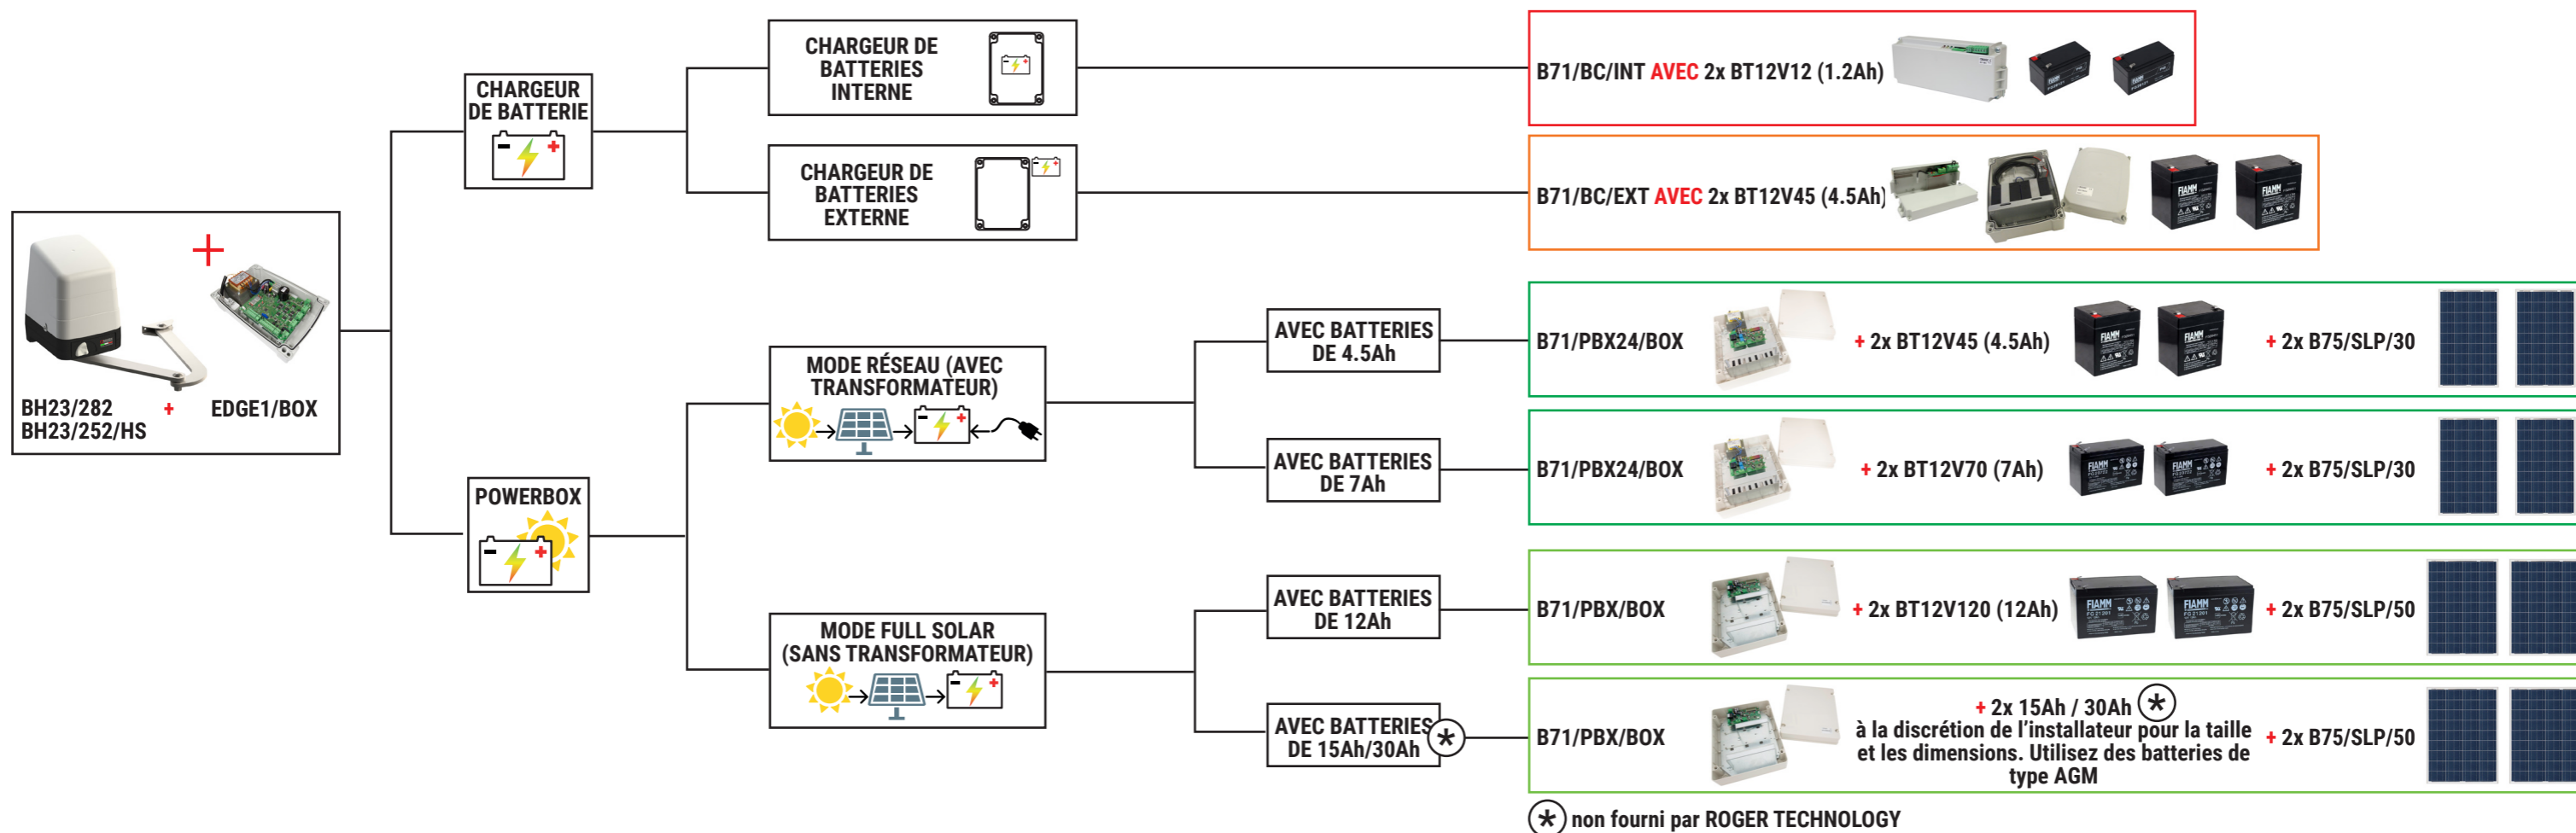

BH23 - BRUSHLESS - 24V DC