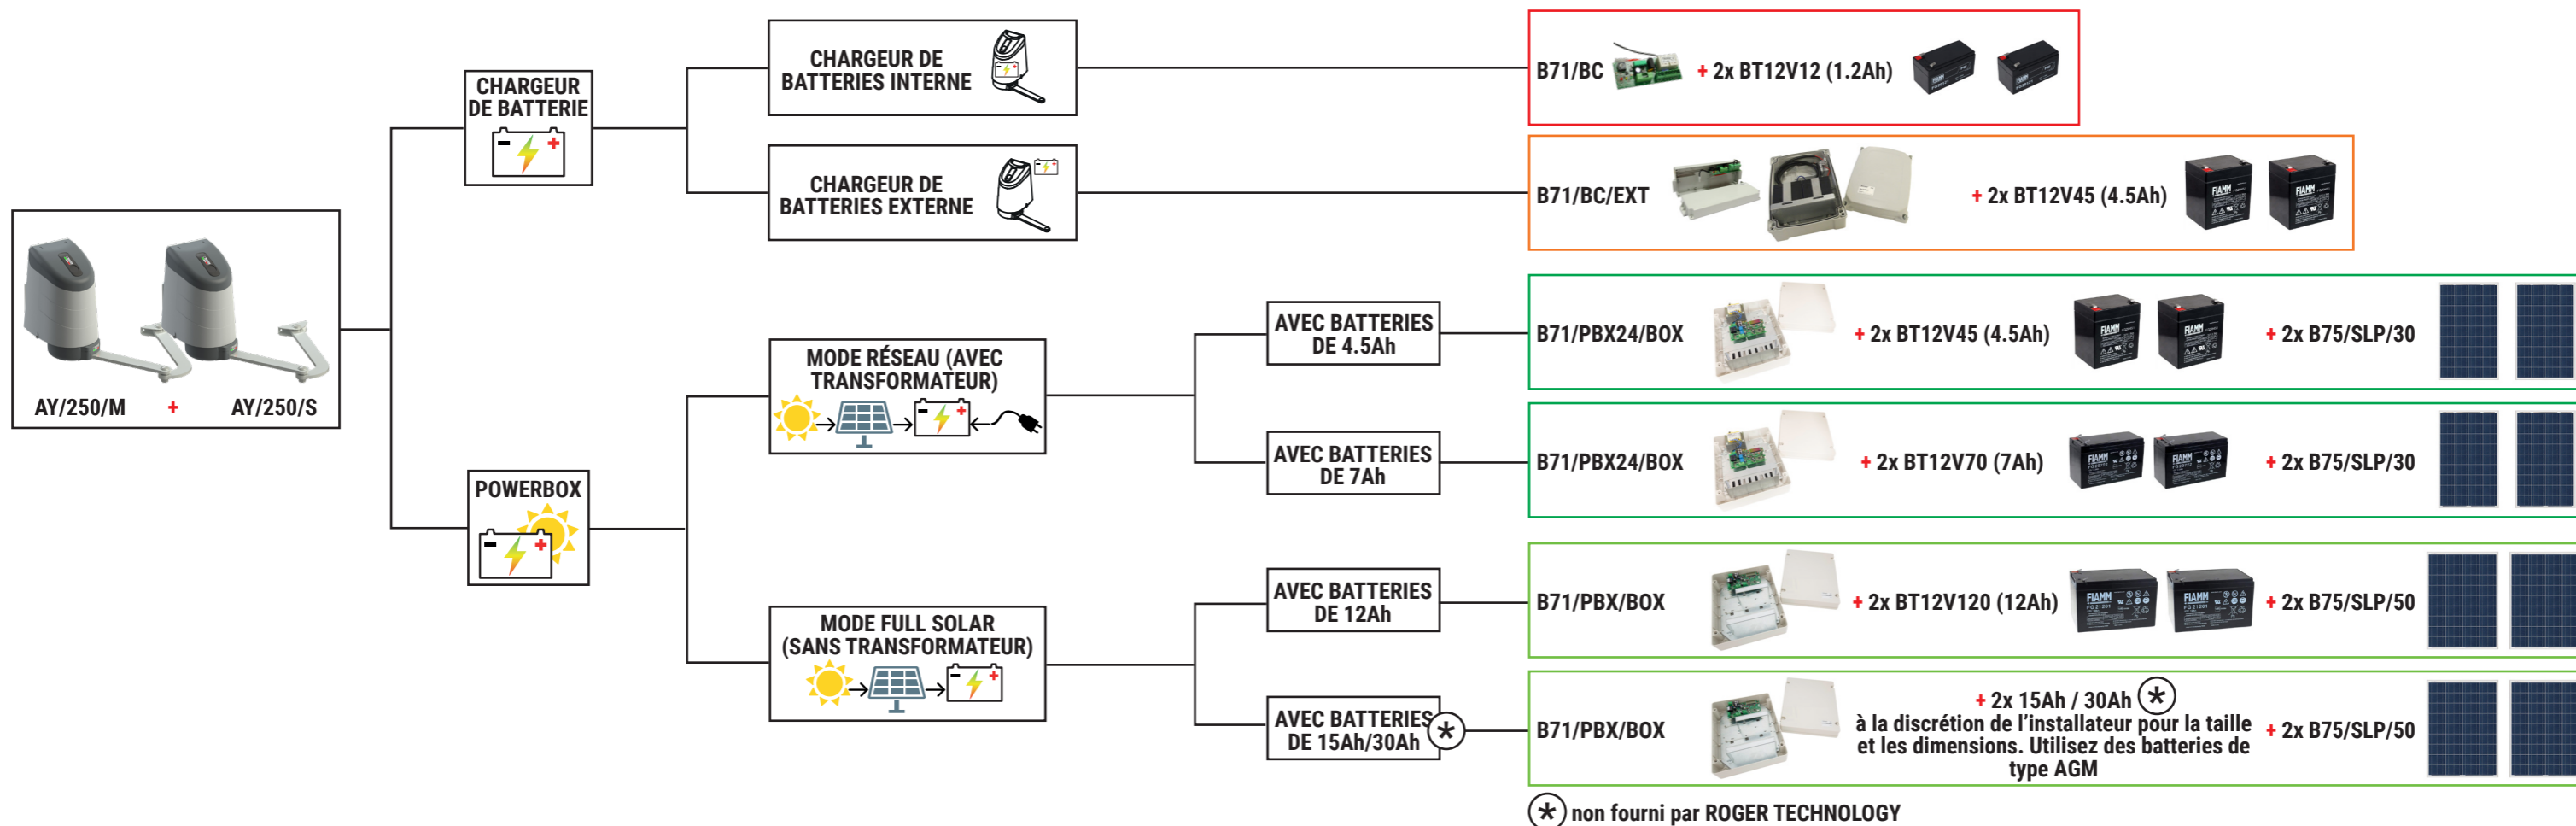

AYRON (KIT AY/255) - BRUSHLESS - 24V DC