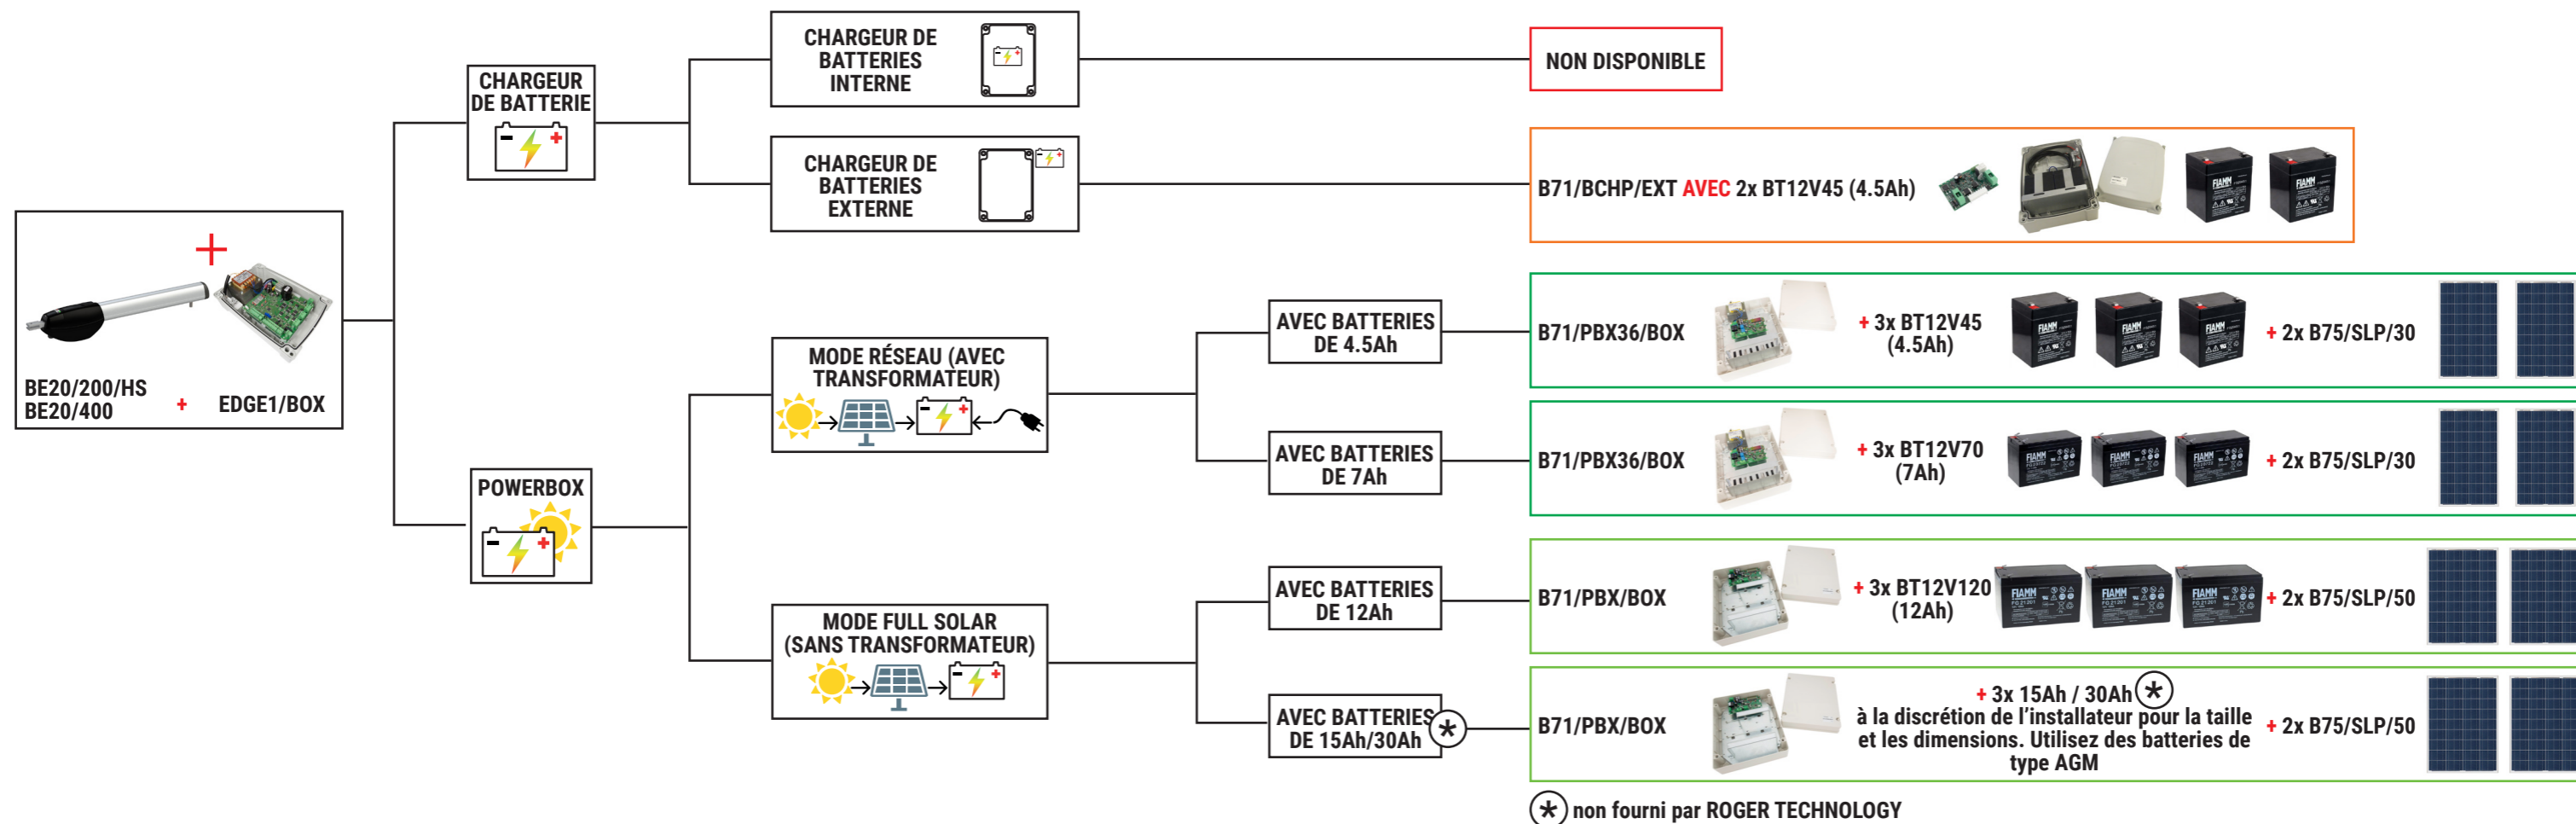

# BG30 - BRUSHLESS - 36V DC

# BE20 - BRUSHLESS - 24V DC

# BE20 - BRUSHLESS - 36V DC