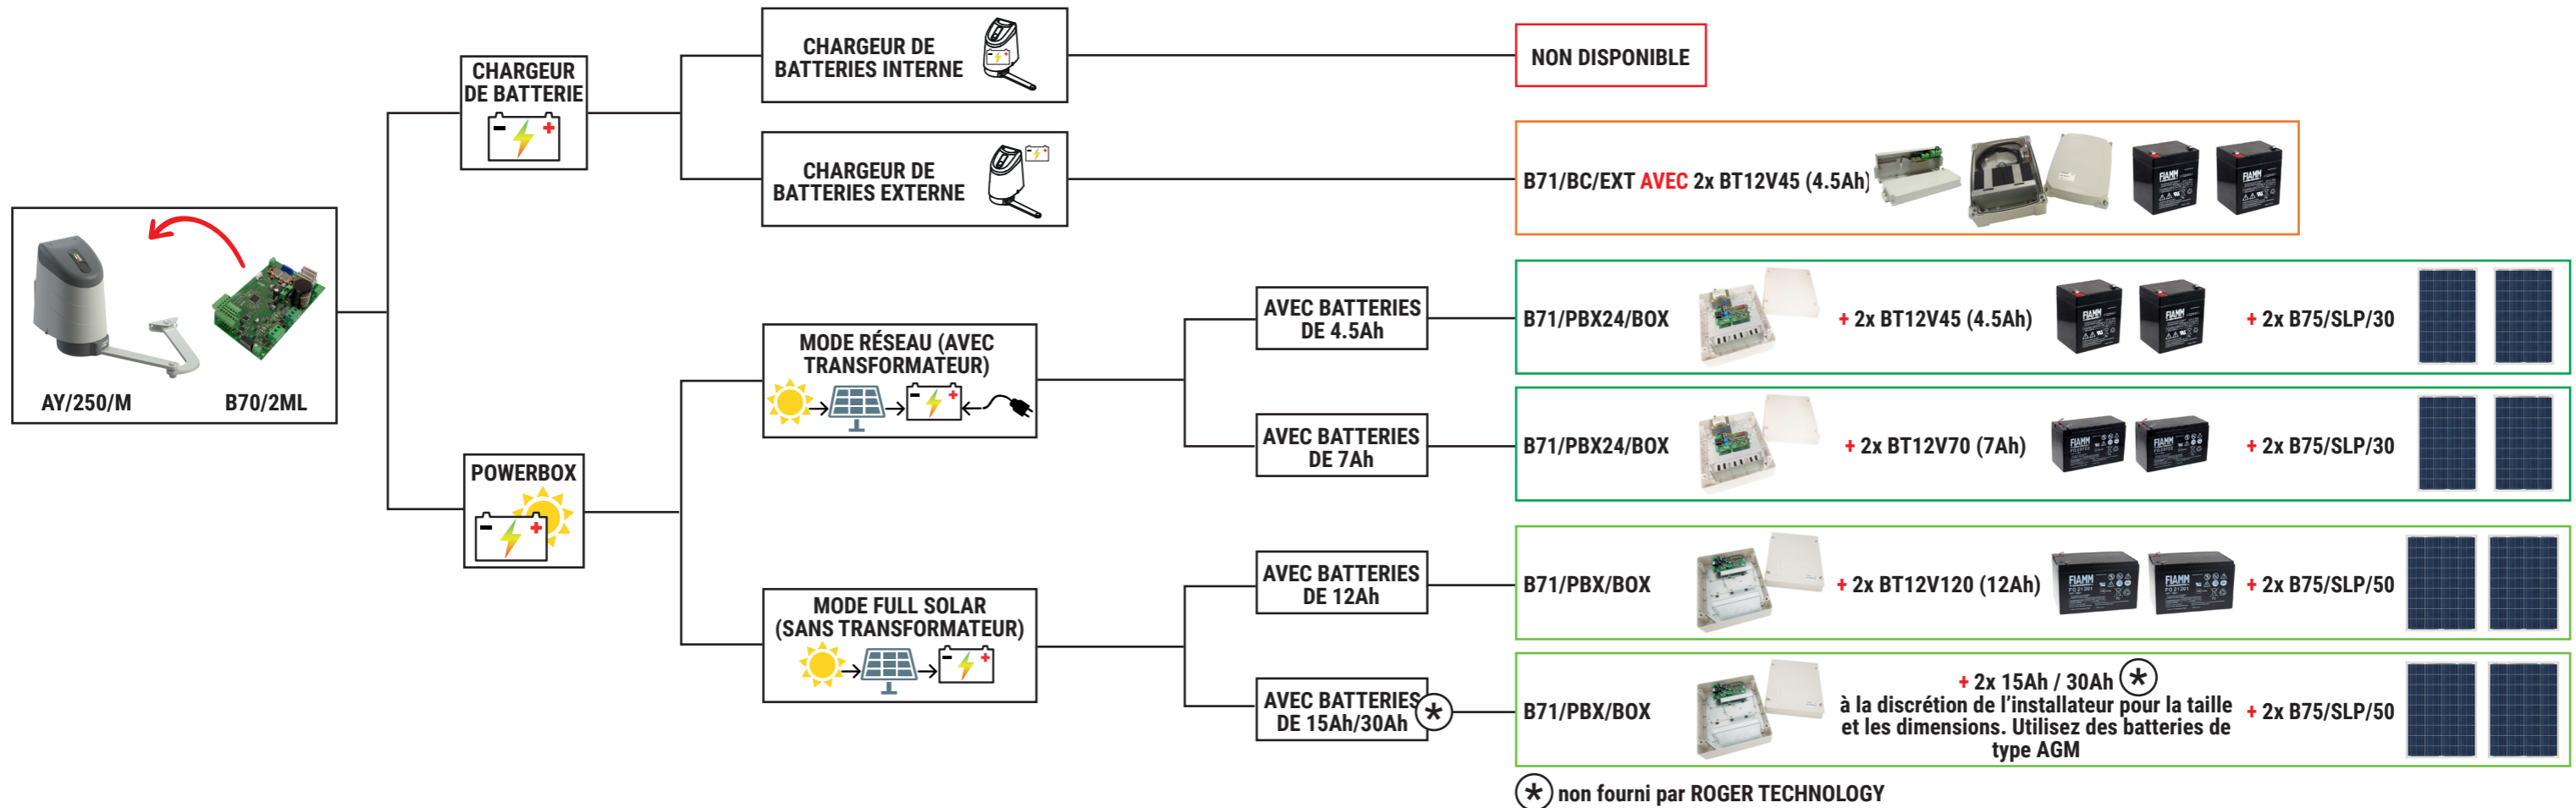

AYRON - BRUSHLESS - 24V DC