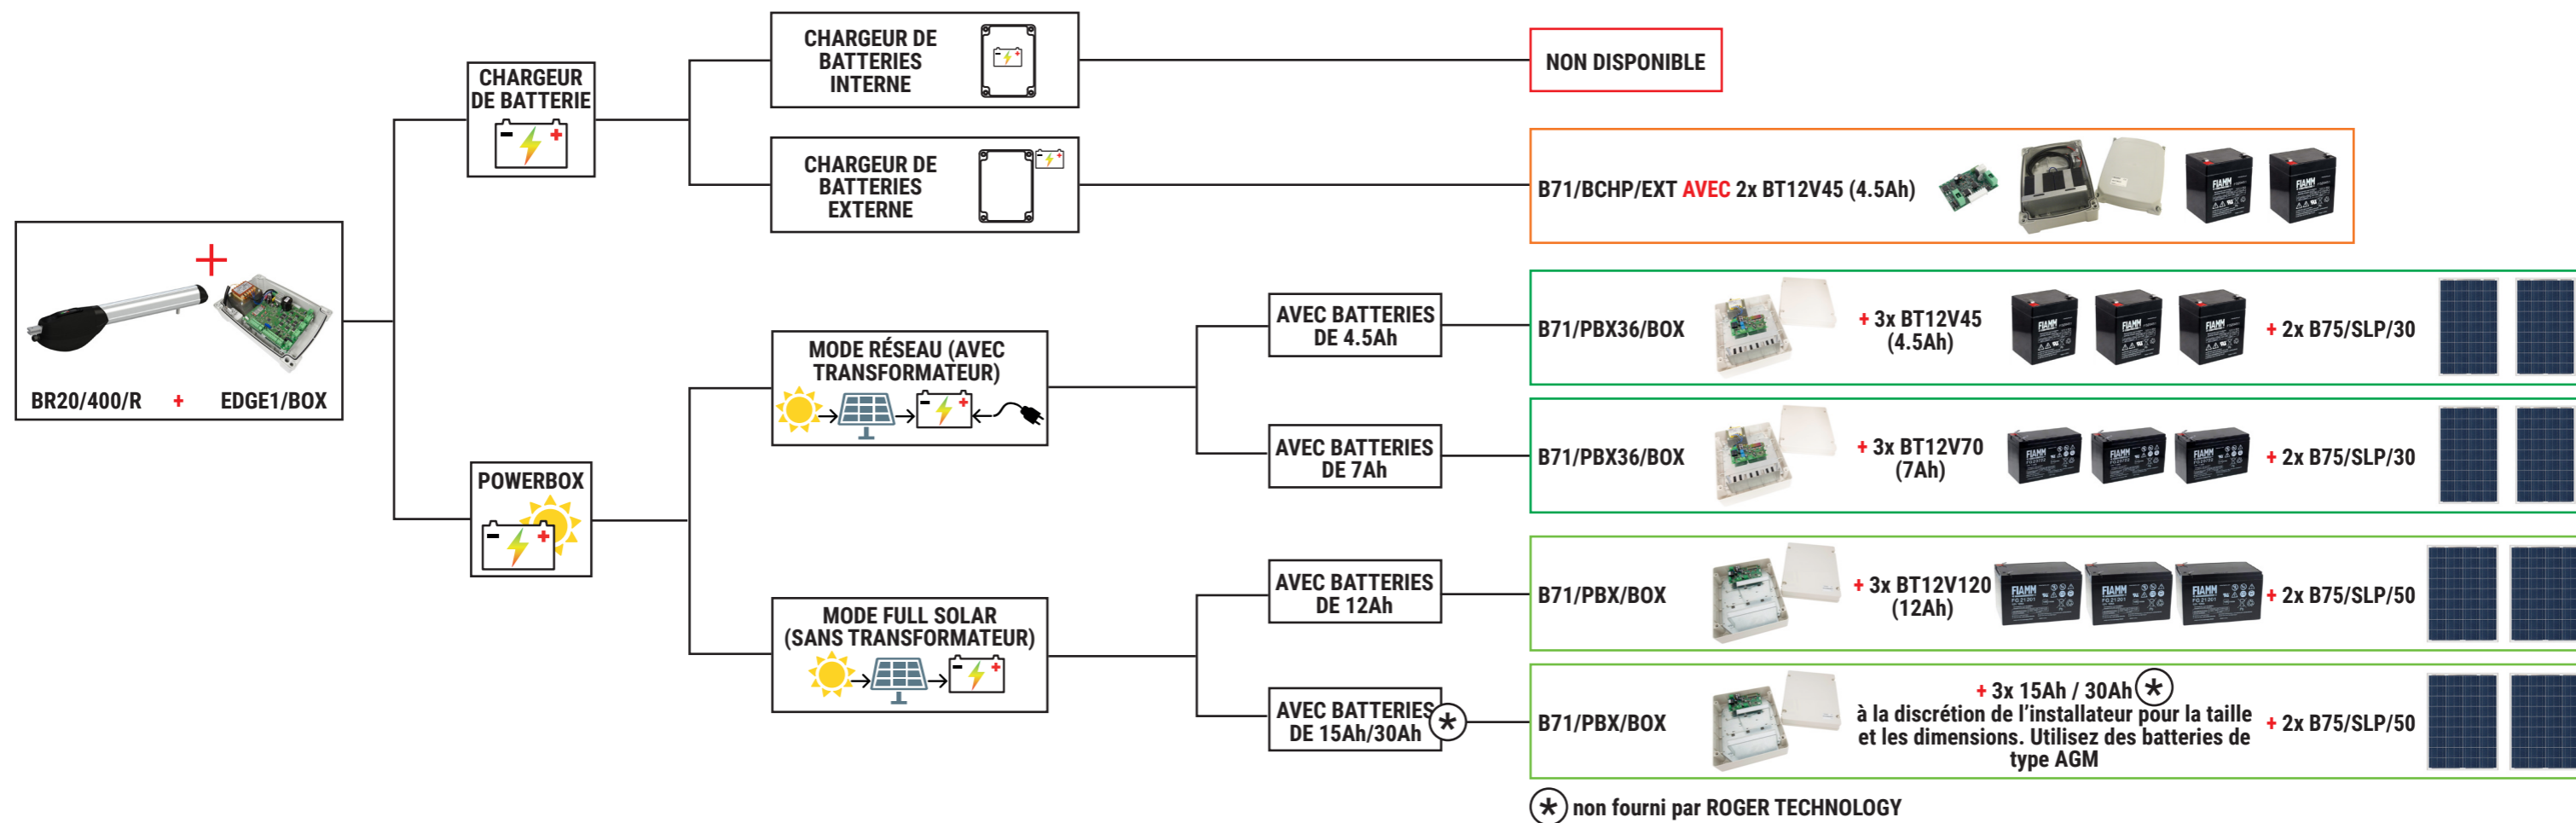

BR20 - BRUSHLESS - 36V DC