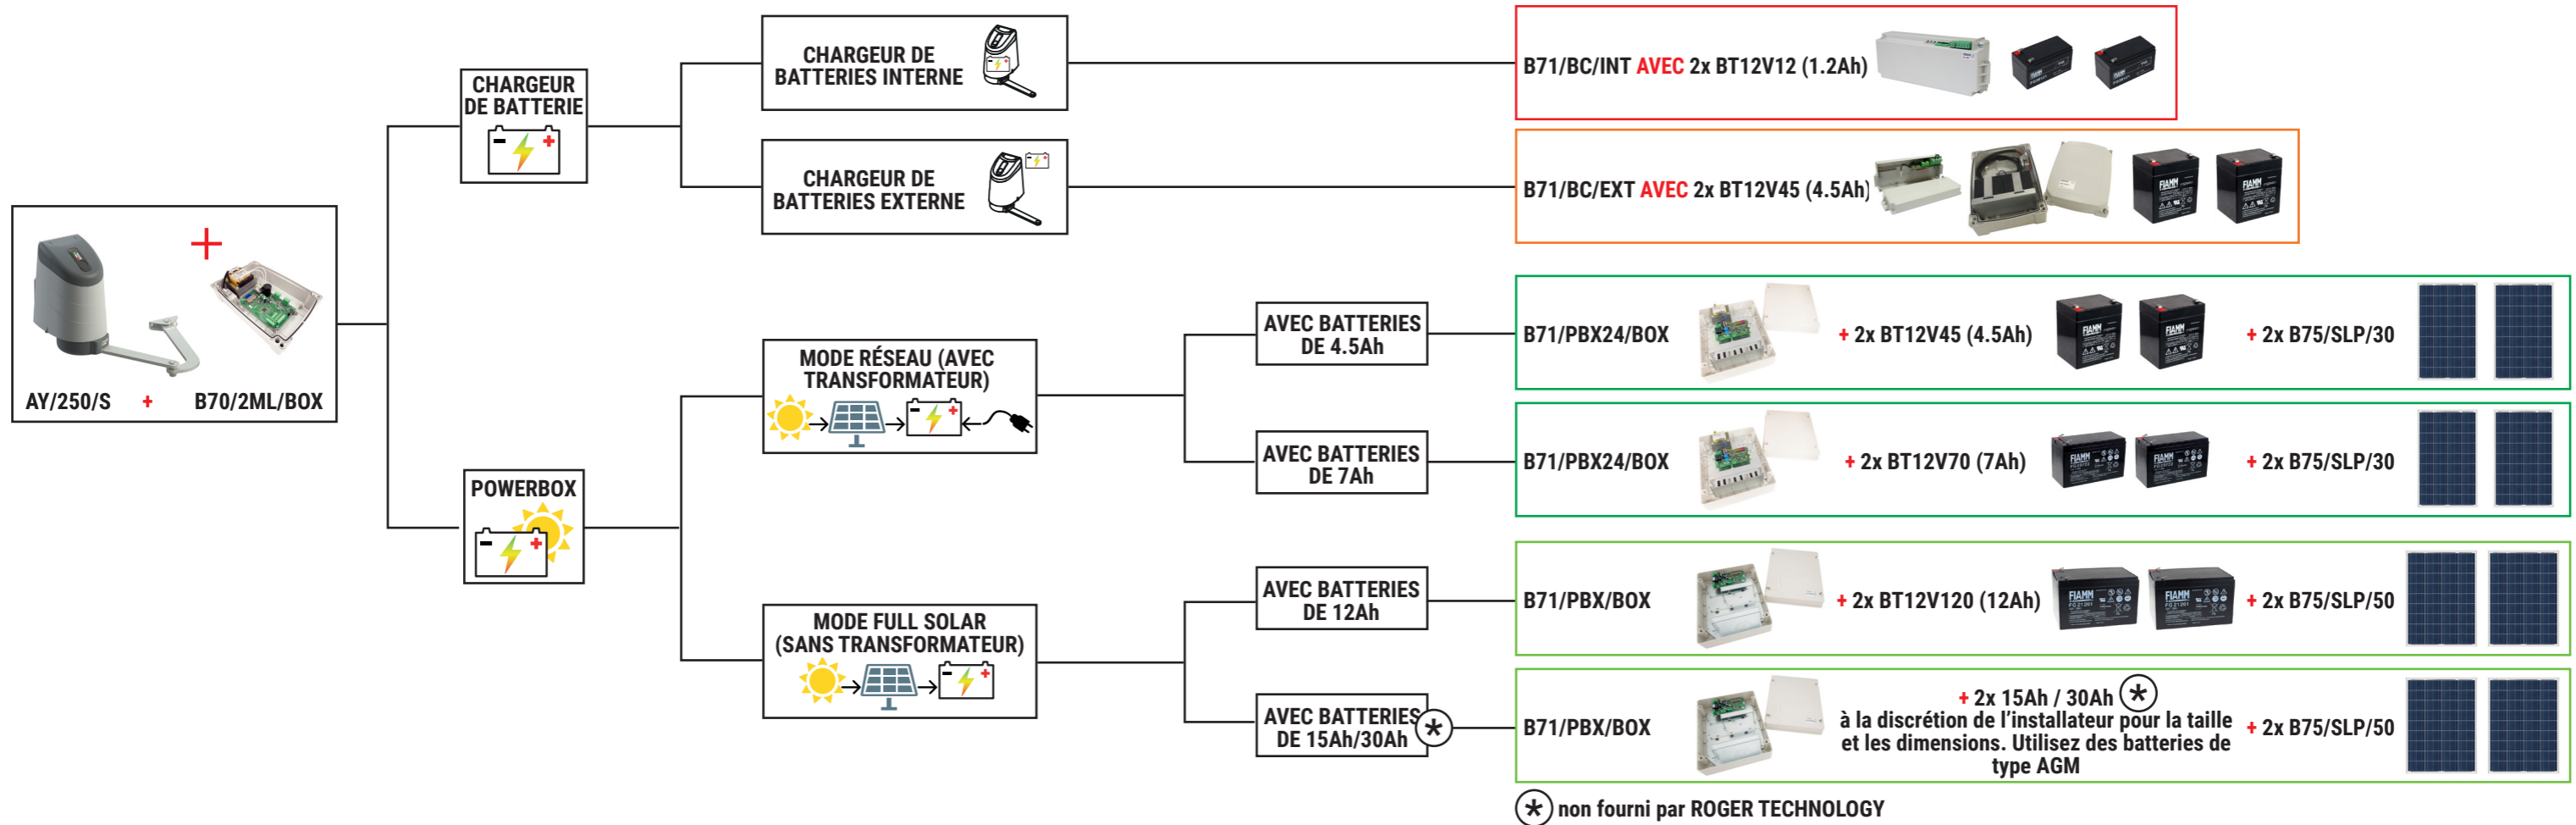

AYRON - BRUSHLESS - 24V DC